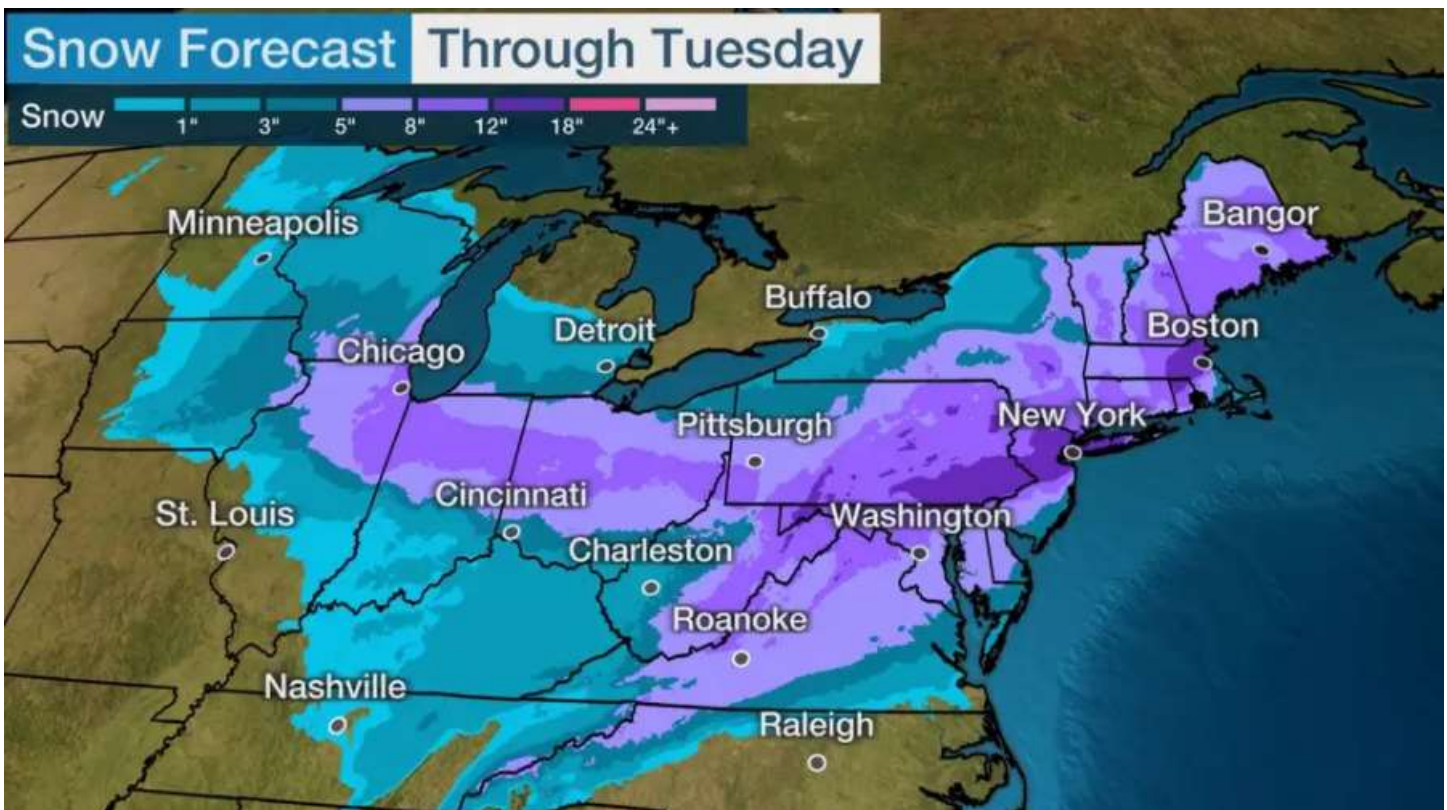

Please reach out to your sales representative with any questions.