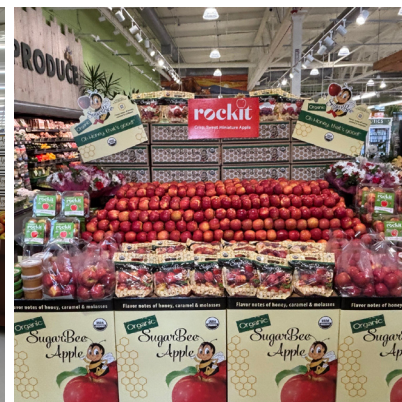

LARGEST DISPLAY:

FIRST PLACE

SECOND PLACE

THIRD PLACE

FOURTH PLACE

KIMBERTON WHOLE FOODS
Wyomissing, PA

PHONE: 1.800.422.8384

| www.fsproduce.com